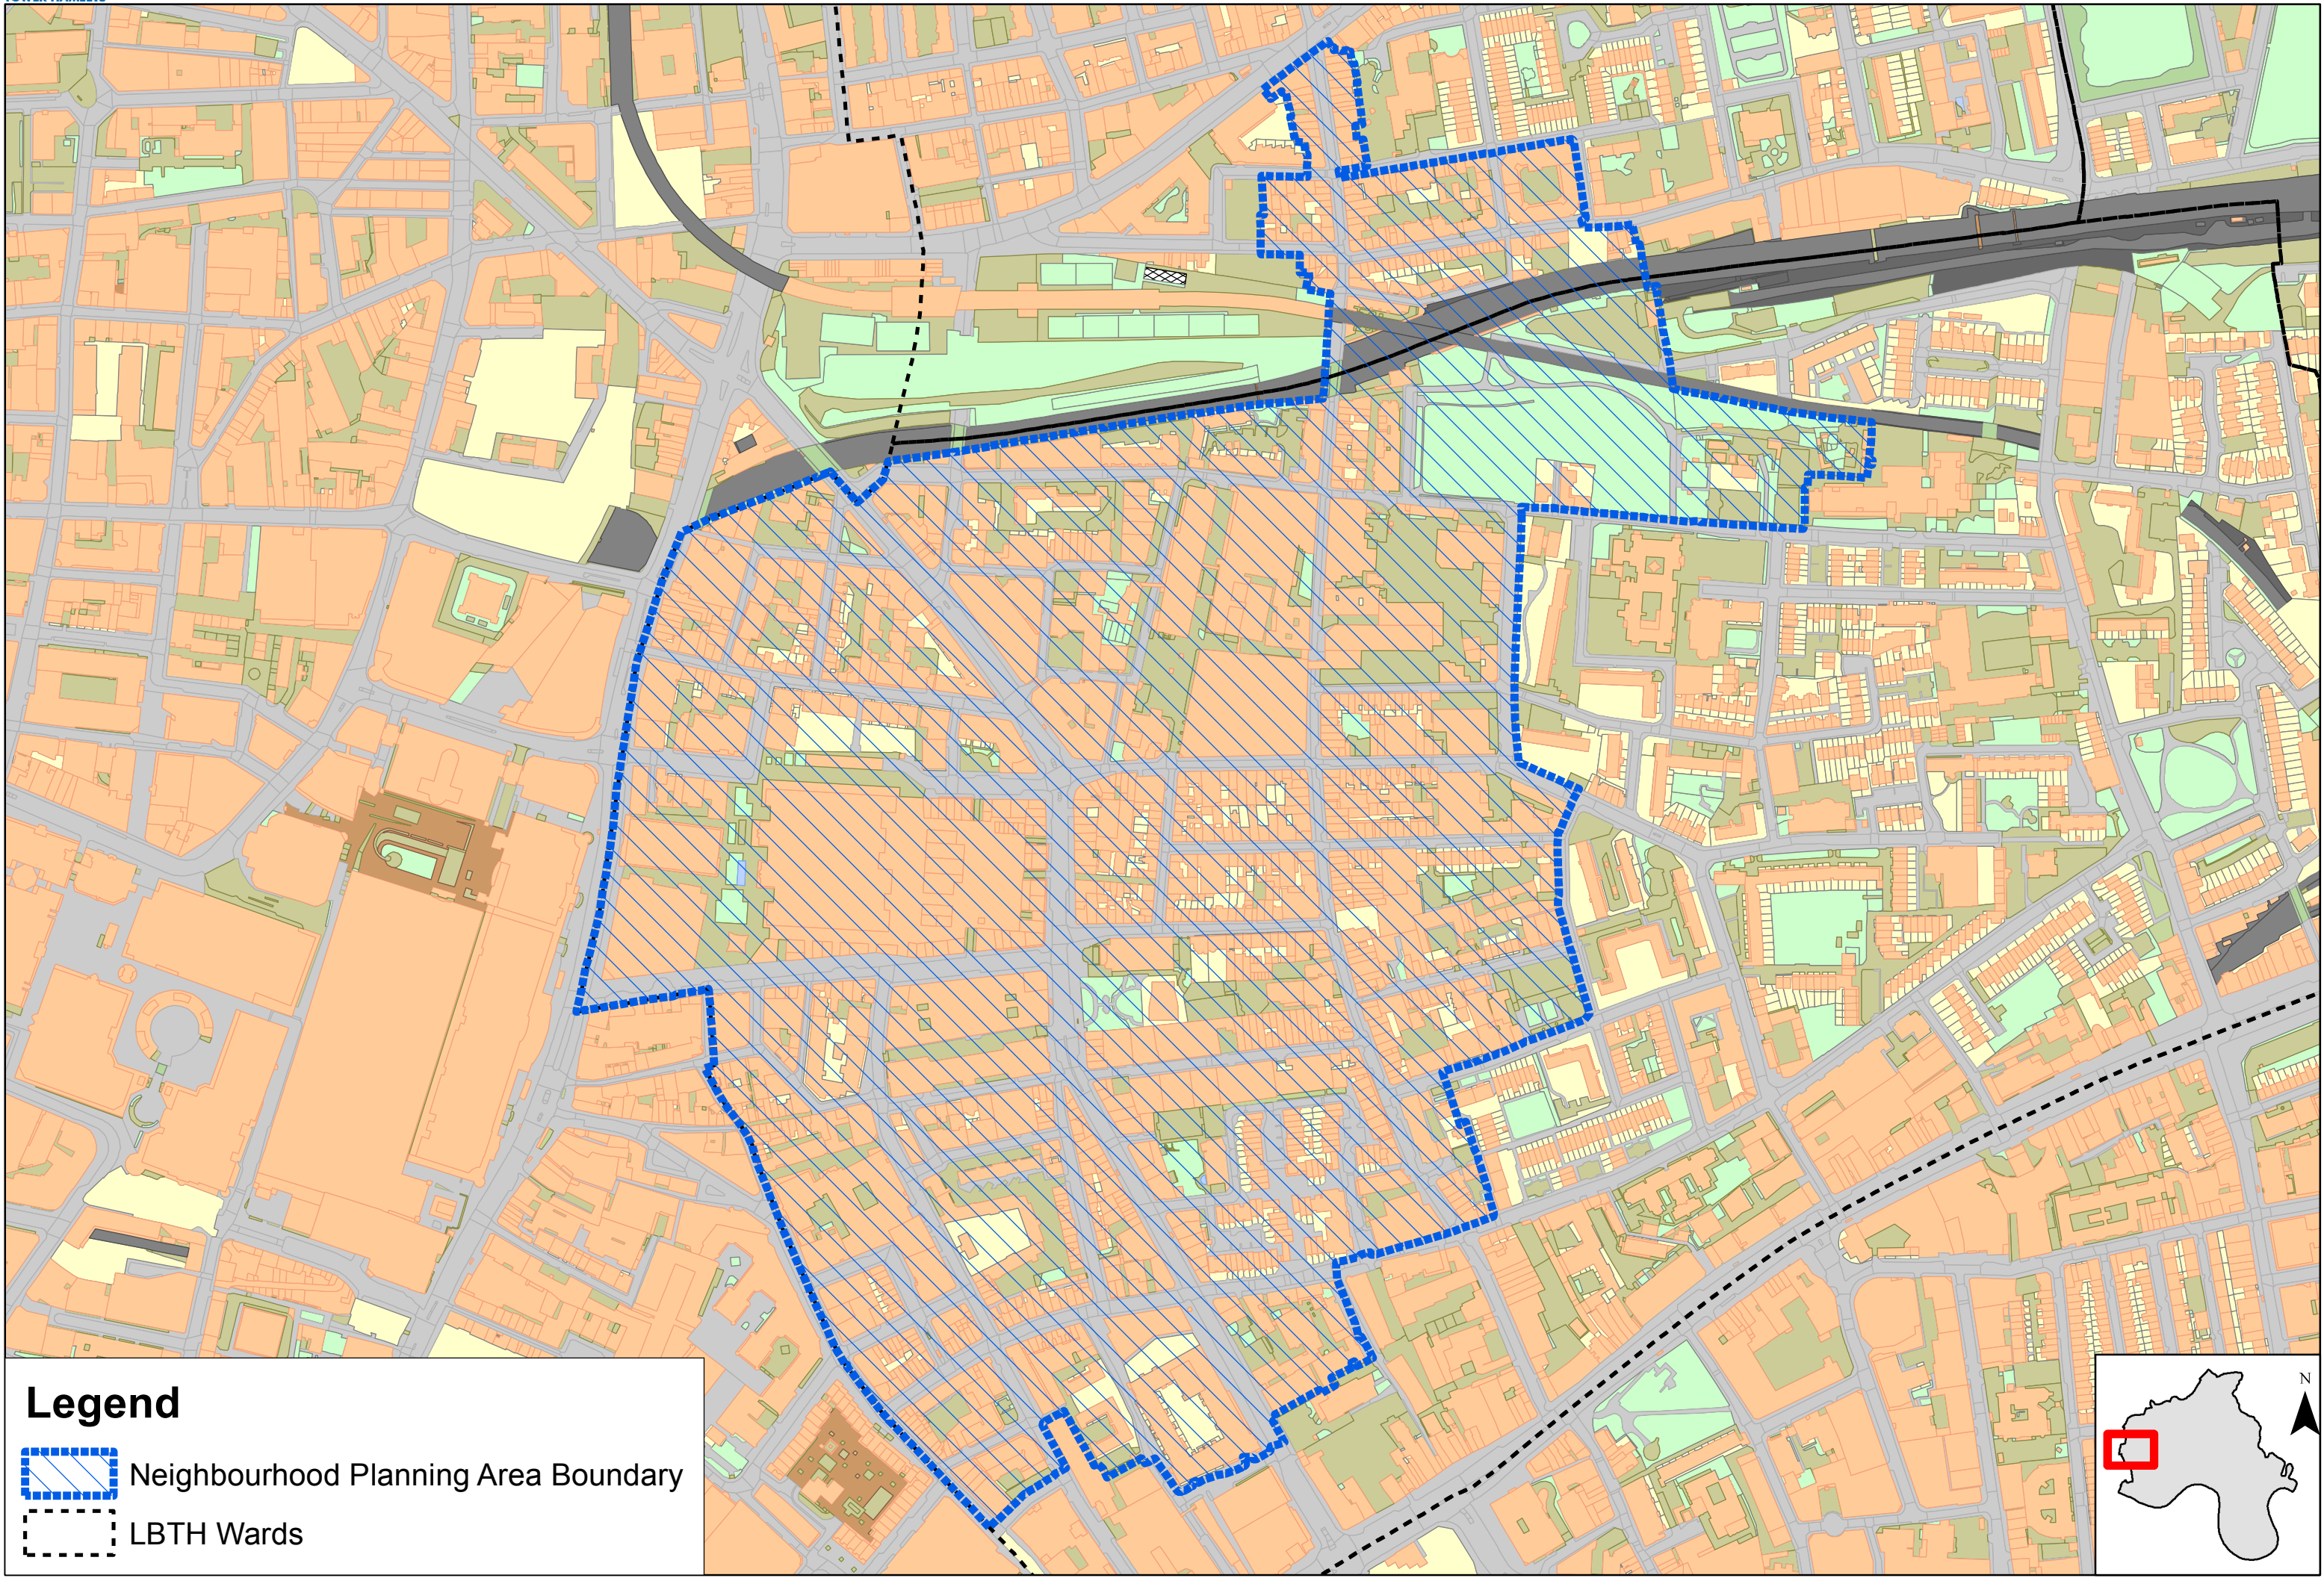

Spitalfields

Legend

-  Neighbourhood Planning Area Boundary
-  LBTH Wards