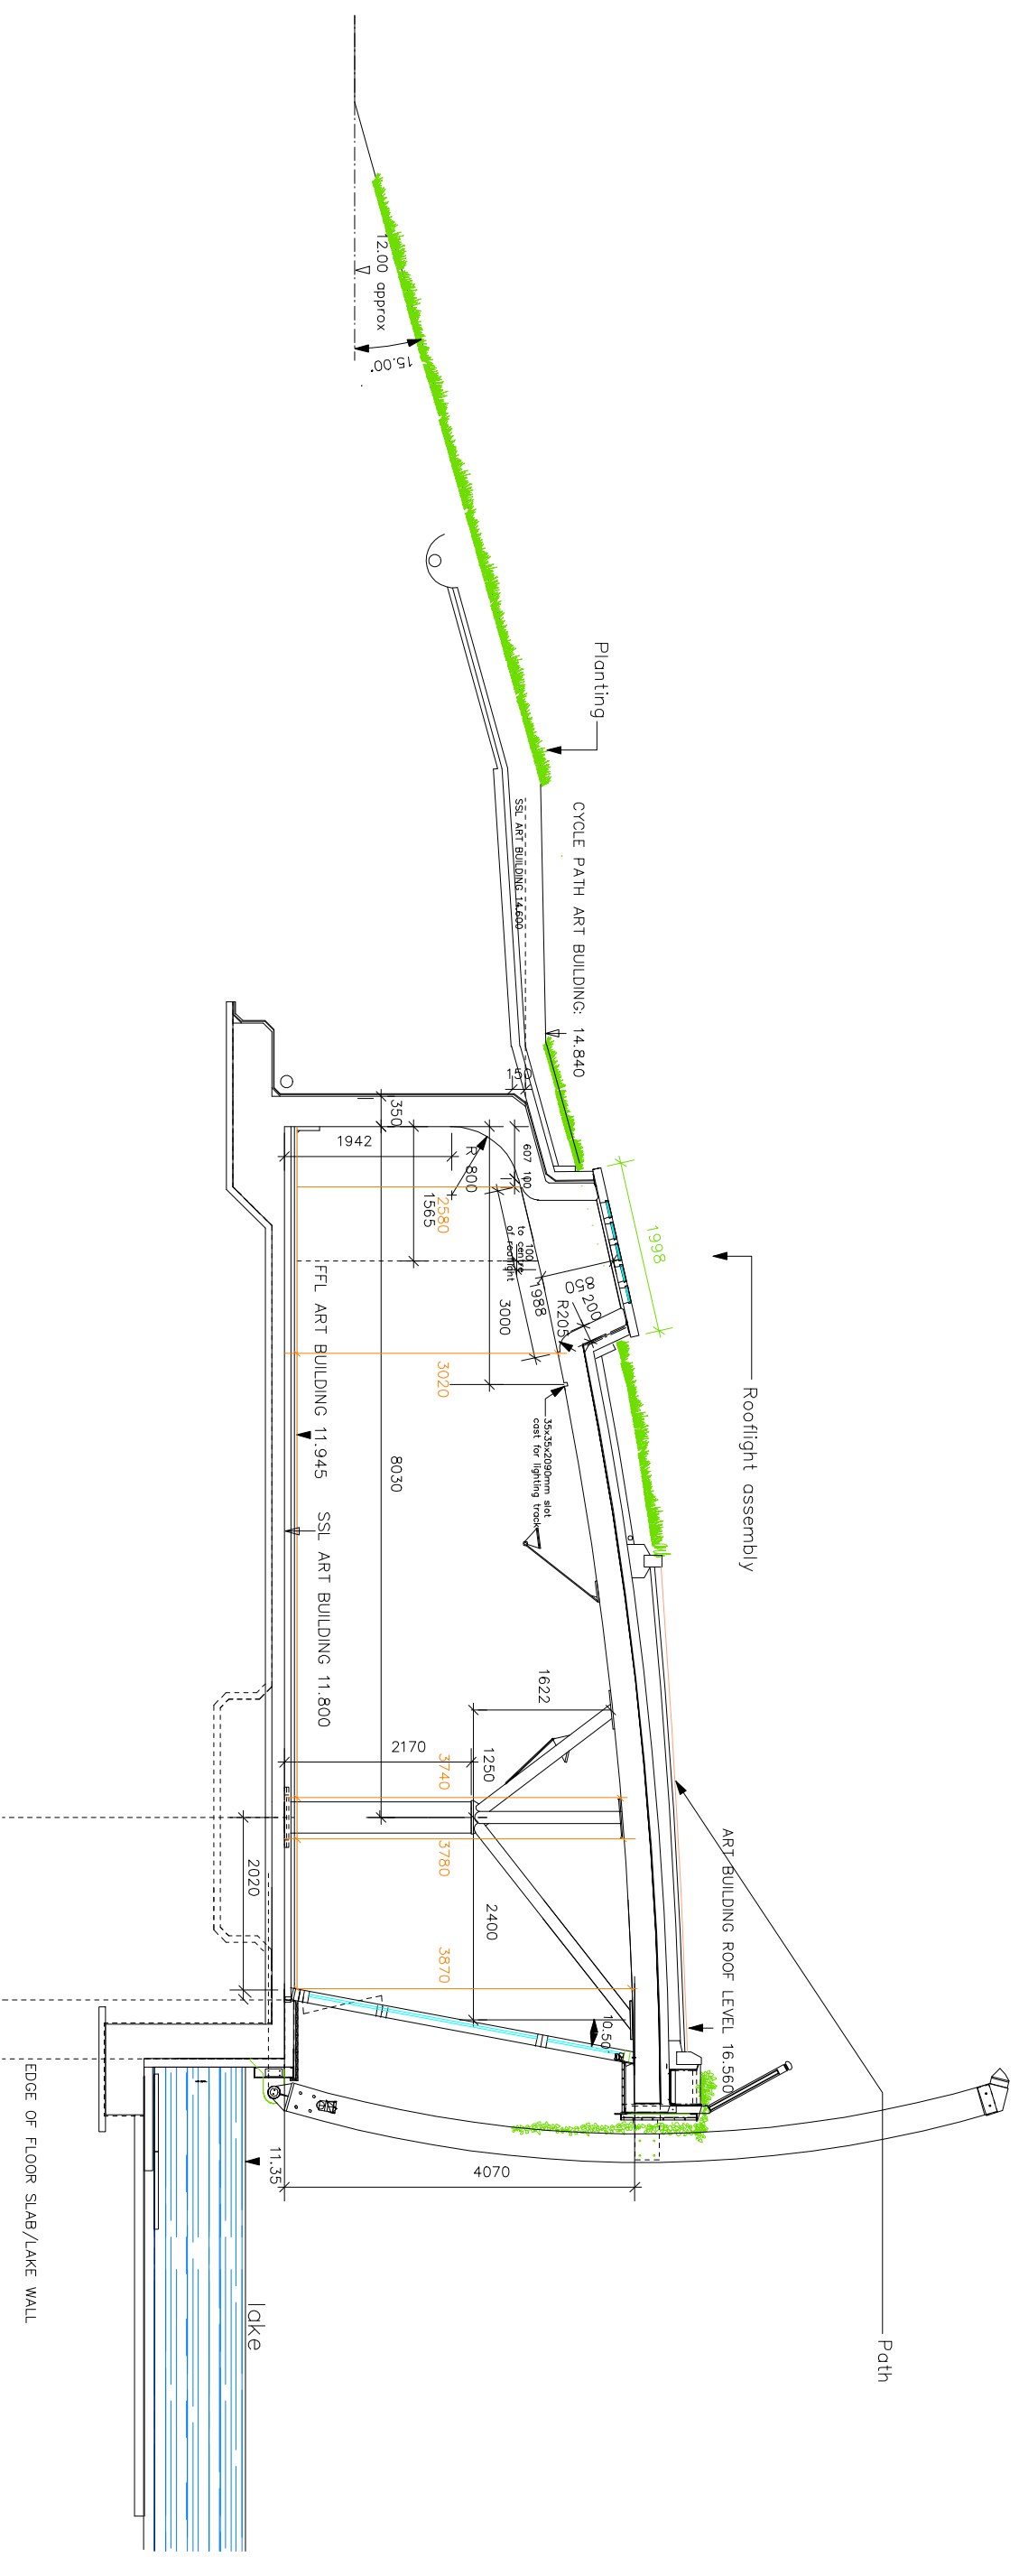

ARTS PAVILION TYPICAL CROSS-SECTION THROUGH ROOFLIGHT

THIS DRAWING IS BASED ON A
DESIGN PLAN PRODUCED BY
TIBBALDS MONRO ARCHITECTS