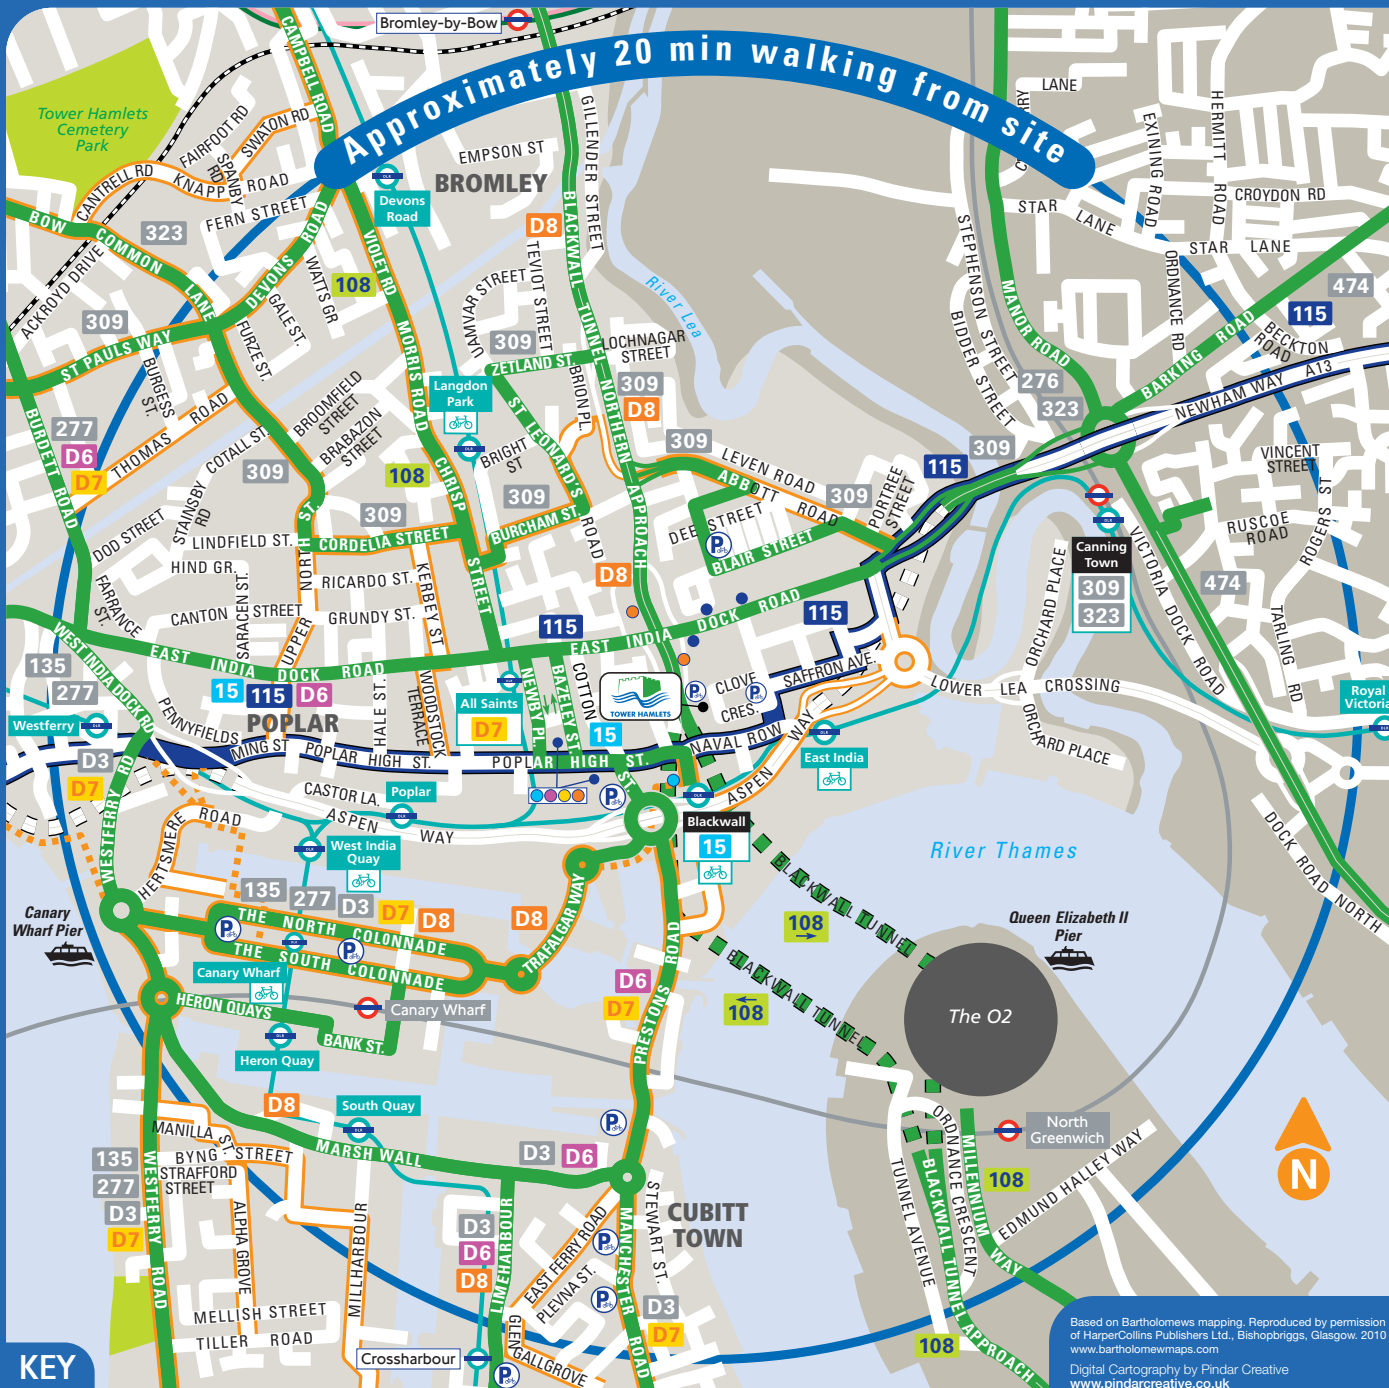

Monday - Friday daytime 6-10 minutes. Saturday daytime 6-10 minutes. Evenings and Sundays 6-10 minutes

Operated by East London

108 Lewisham - Stratford 24 Hour

Lewisham - North Greenwich - Blackwall Tunnel - Bow Church - Stratford

Monday - Friday daytime 8-10 minutes. Saturday daytime 10-14 minutes. Evenings and Sundays 20 minutes.

Operated by London General

115 East Ham - Aldgate Daily

East Ham - Upton Park - Plaistow - Canning Town - All Saints - Limehouse - Aldgate

Monday - Friday daytime 5-9 minutes. Saturday daytime 8-12 minutes. Evenings and Sundays 10-12 minutes.

Operated by East London

D6 Hackney - Crossharbour Daily

Hackney Central - Cambridge Heath - Bethnal Green - Mile End - All Saints - Crossharbour - Crossharbour ASDA

Monday - Friday daytime 6-10 minutes. Saturday daytime 7-11 minutes. Evenings and Sundays 15 minutes.

Operated by First

D7 All Saints - Mile End Daily

All Saints - Island Gardens - Canary Wharf - Westferry - Mile End

Monday - Friday daytime 8-12 minutes. Saturday daytime 7-10 minutes. Evenings and Sundays 15 minutes.

Operated by First

D8 Crossharbour - Stratford Daily

Crossharbour South Quay - Canary Wharf - All Saints - Bromley-by-Bow - Stratford

Monday - Friday daytime 9-13 minutes. Saturday daytime 11-12 minutes. Evenings and Sundays 20 minutes.

Operated by First

Based on Bartholomews mapping. Reproduced by permission of HarperCollins Publishers Ltd., Bishopbriggs, Glasgow. 2010 www.bartholomewmaps.com
Digital Cartography by Pindar Creative www.pindarcreative.co.uk

KEY

- 115 Convenient Bus Routes
- 309 Other Bus Services
- Cycle Super Highway
- On Road Cycle Route
- Off Road Cycle Route
- Closest Bus Stops (colour coded by service)
- Blackwall 15 Route Terminus
- Cycle Parking
- East India DLR Station
- Canary Wharf Underground Station

For further information call 020 7222 1234 or visit www.tfl.gov.uk