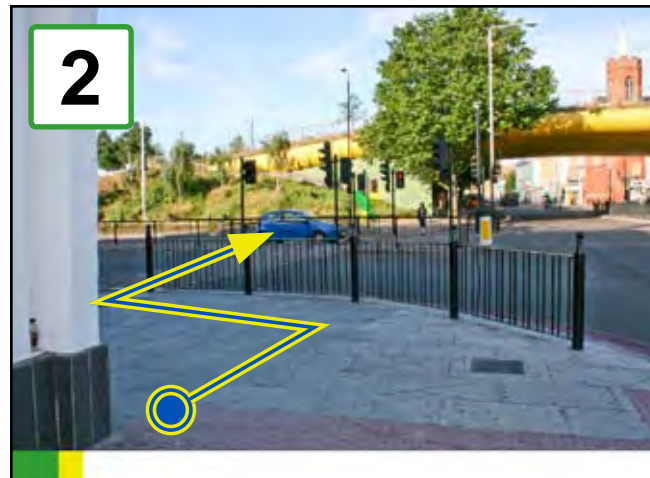

A step-free route from Mile End Underground station to the Childrens Play Park.

1

Map number:

A1

This map takes you from Mile End Underground station to the Childrens Play Park. See back page for information about accessible facilities and bus routes.

 = the length of travel for each part of the journey

 = the length of travel already completed

1
Turn left outside Mile End Station, the Green Bridge is in front of you. Cross over Eric Street.

2
At the corner turn left and use the pedestrian crossing to cross Burdett Road.

3
Turn left and walk down Burdett Road.

A step-free route from Mile End Underground station to the Childrens Play Park.

2

Map number: A1

For step-free journey cross to the left side of Burdett Road at the pedestrian crossing for Bow Common Road. Carry on along Burdett Road.

Turn left onto Locksley Street. The entrance to the Children's Play Park is 40 meters down on the left.

A step-free route from Mile End Underground station to the Childrens Play Park.

3

Map number: **A1**