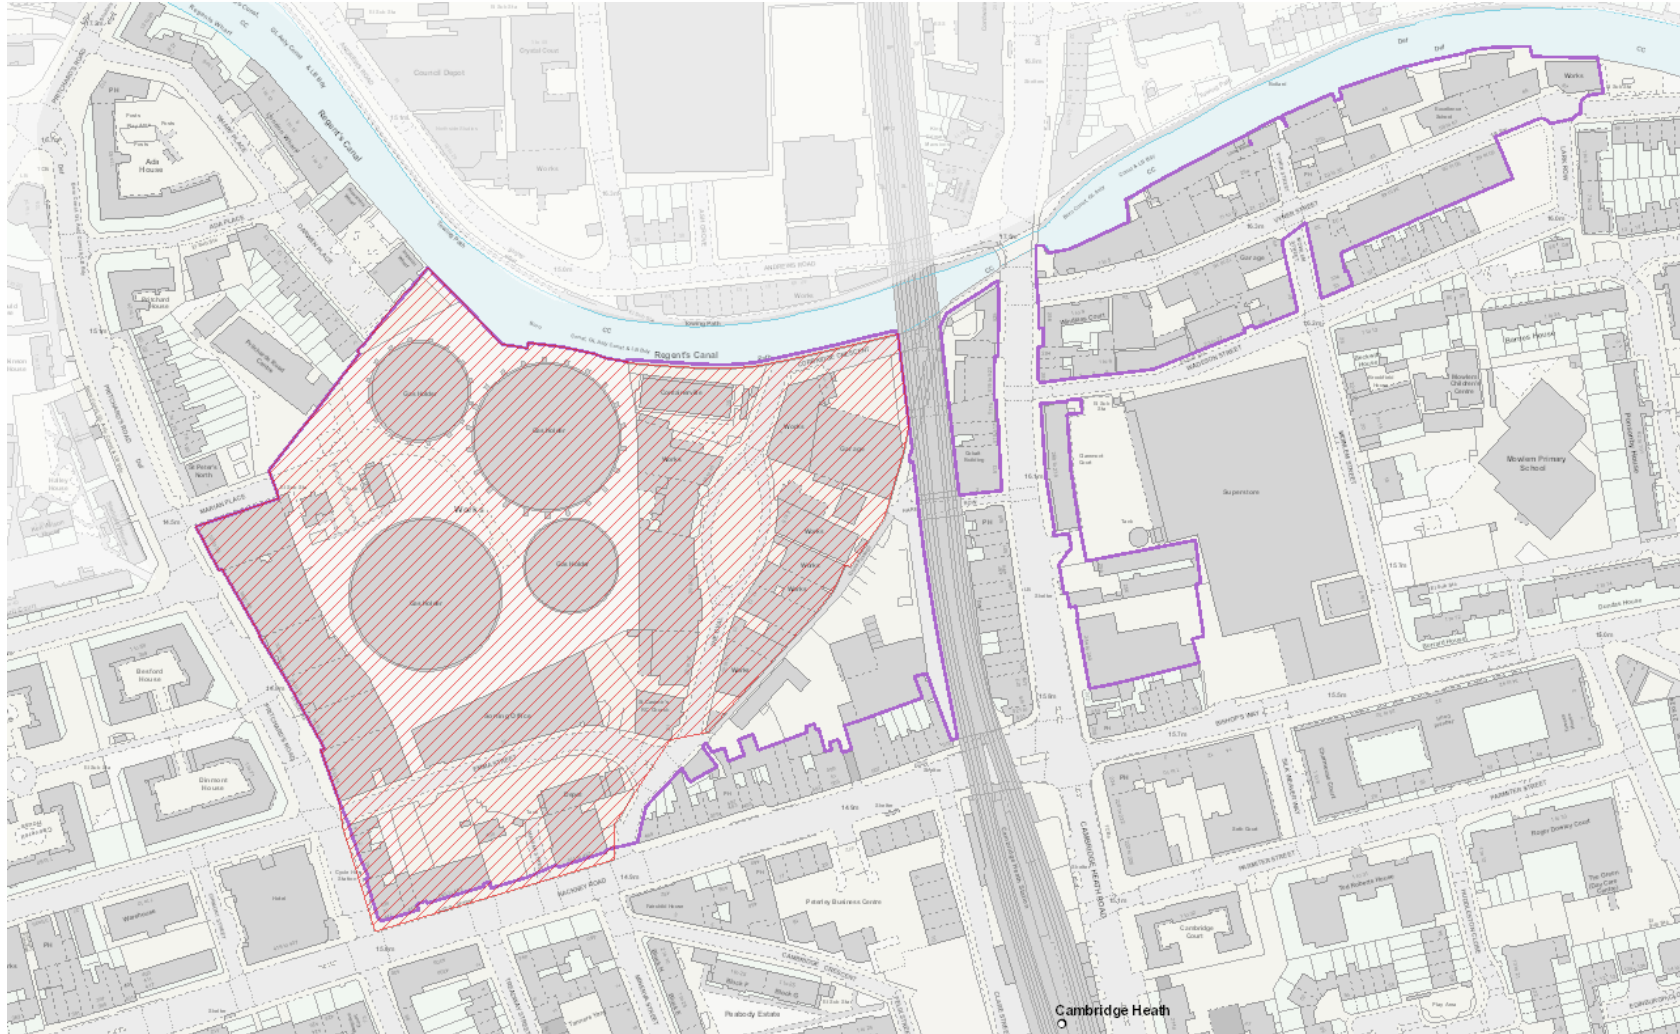

**London Borough of Tower Hamlets:  
Cambridge Heath Local Employment Location (LEL) and Marian Place Gas Works and The Oval Site Allocation (1.3)**

**Key**

*Purple boundary: Cambridge Heath Local Employment Location (LEL)*

*Red boundary: Marian Place Gas Works and The Oval Site Allocation (1.3)*