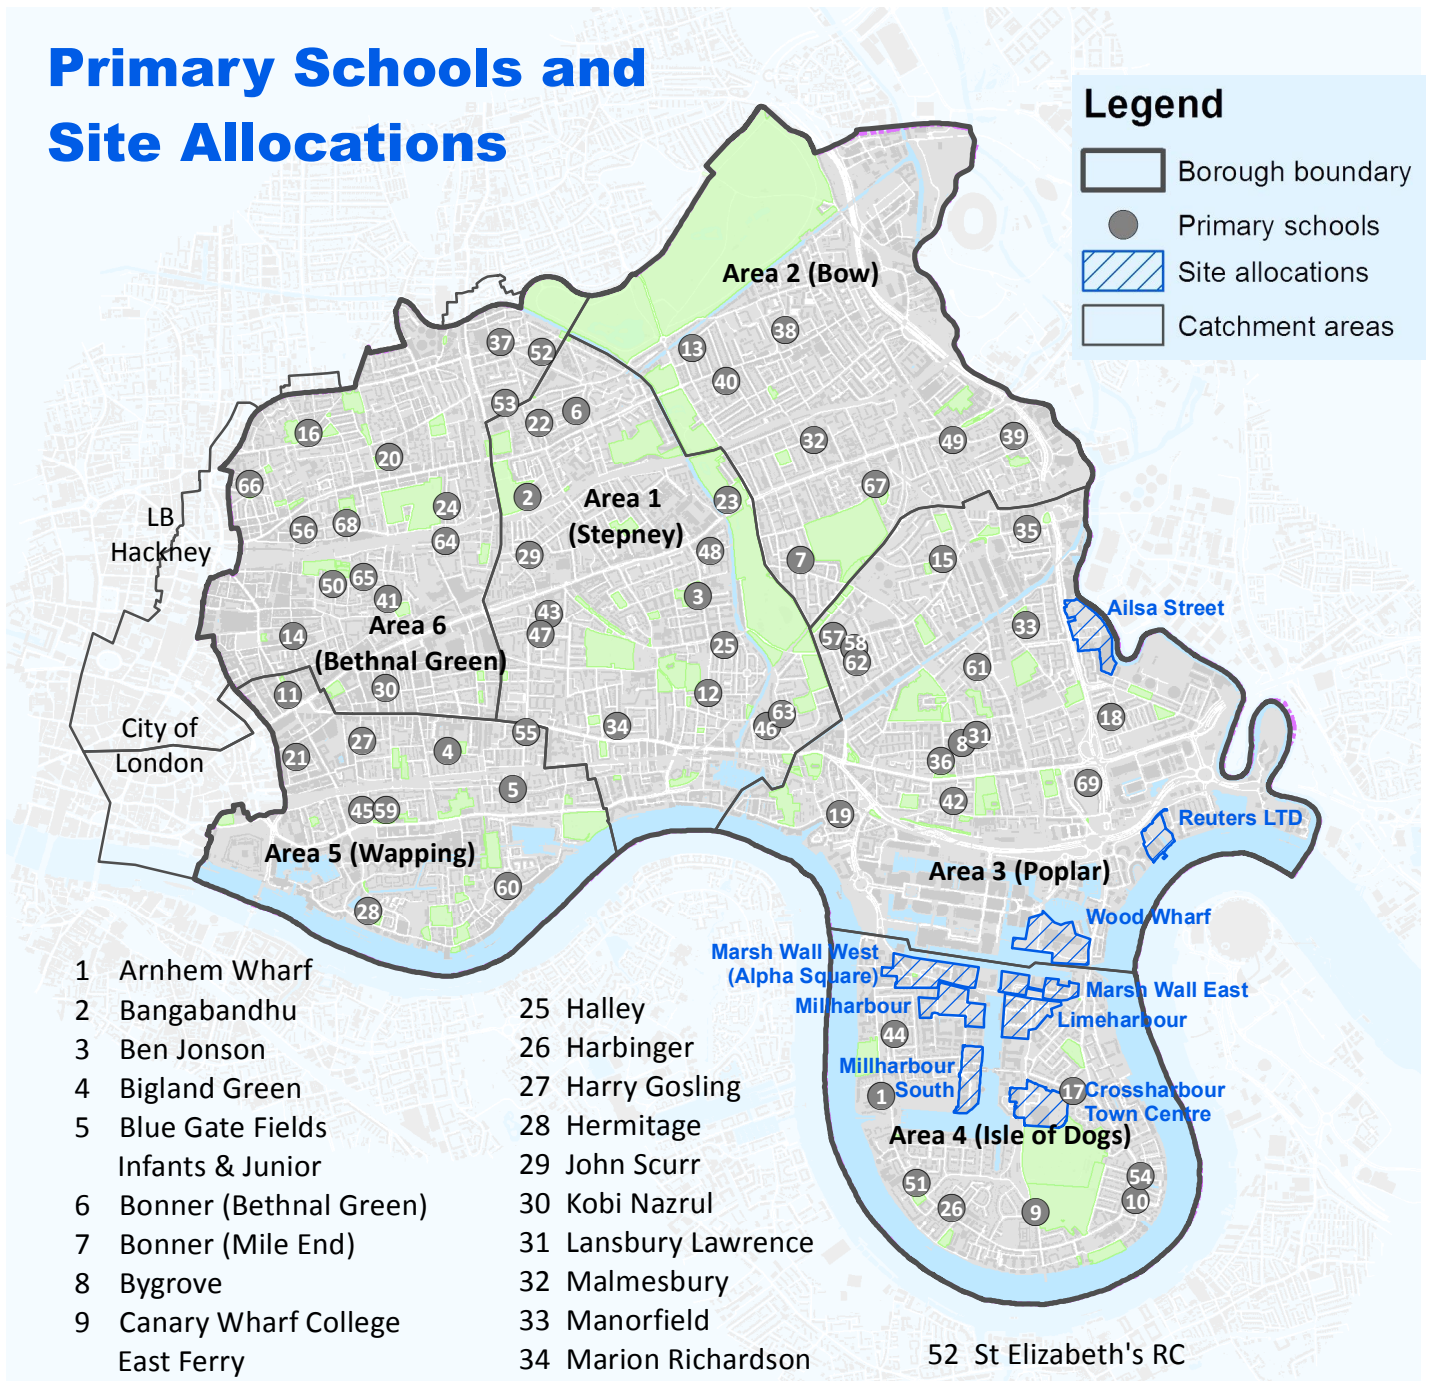

Primary Schools and Site Allocations

Legend

-  Borough boundary
-  Primary schools
-  Site allocations
-  Catchment areas

- | | | |
|--|-------------------------|---------------------------------|
| 1 Arnhem Wharf | 25 Halley | 52 St Elizabeth's RC |
| 2 Bangabandhu | 26 Harbinger | 53 St John's CofE |
| 3 Ben Jonson | 27 Harry Gosling | 54 St Luke's CofE |
| 4 Bigland Green | 28 Hermitage | 55 St Mary's & St Michael's |
| 5 Blue Gate Fields
Infants & Junior | 29 John Scurr | 56 St Matthias CofE |
| 6 Bonner (Bethnal Green) | 30 Kobi Nazrul | 57 St Paul with St Luke CofE |
| 7 Bonner (Mile End) | 31 Lansbury Lawrence | 58 St Paul's Way Foundation |
| 8 Bygrove | 32 Malmesbury | 59 St Paul's Whitechapel CofE |
| 9 Canary Wharf College
East Ferry | 33 Manorfield | 60 St Peter's London Docks CofE |
| 10 Canary Wharf College
Glenworth | 34 Marion Richardson | 61 St Saviour's CofE |
| 11 Canon Barnett | 35 Marner | 62 Stebon |
| 12 Cayley | 36 Mayflower | 63 Stepney Greencoat CofE |
| 13 Chisenhale | 37 Mowlem | 64 Stewart Headlam |
| 14 Christ Church CofE | 38 Old Ford | 65 Thomas Buxton |
| 15 The Clara Grant | 39 Old Palace | 66 Virginia |
| 16 Columbia | 40 Olga | 67 Wellington |
| 17 Cubitt Town Infants & Junior | 41 Osmani | 68 William Davis |
| 18 Culloden | 42 Our Lady & St Joseph | 69 Woolmore |
| 19 Cyril Jackson | 43 Redlands | |
| 20 Elizabeth Selby &
Lawdale Junior | 44 Seven Mills | |
| 21 English Martyrs RC | 45 Shapla | |
| 22 Globe | 46 Sir William Burrough | |
| 23 Guardian Angels RC | 47 Smithy | |
| 24 Hague | 48 Solebay | |
| | 49 St Agnes RC | |
| | 50 St Anne RC | |
| | 51 St Edmund RC | |