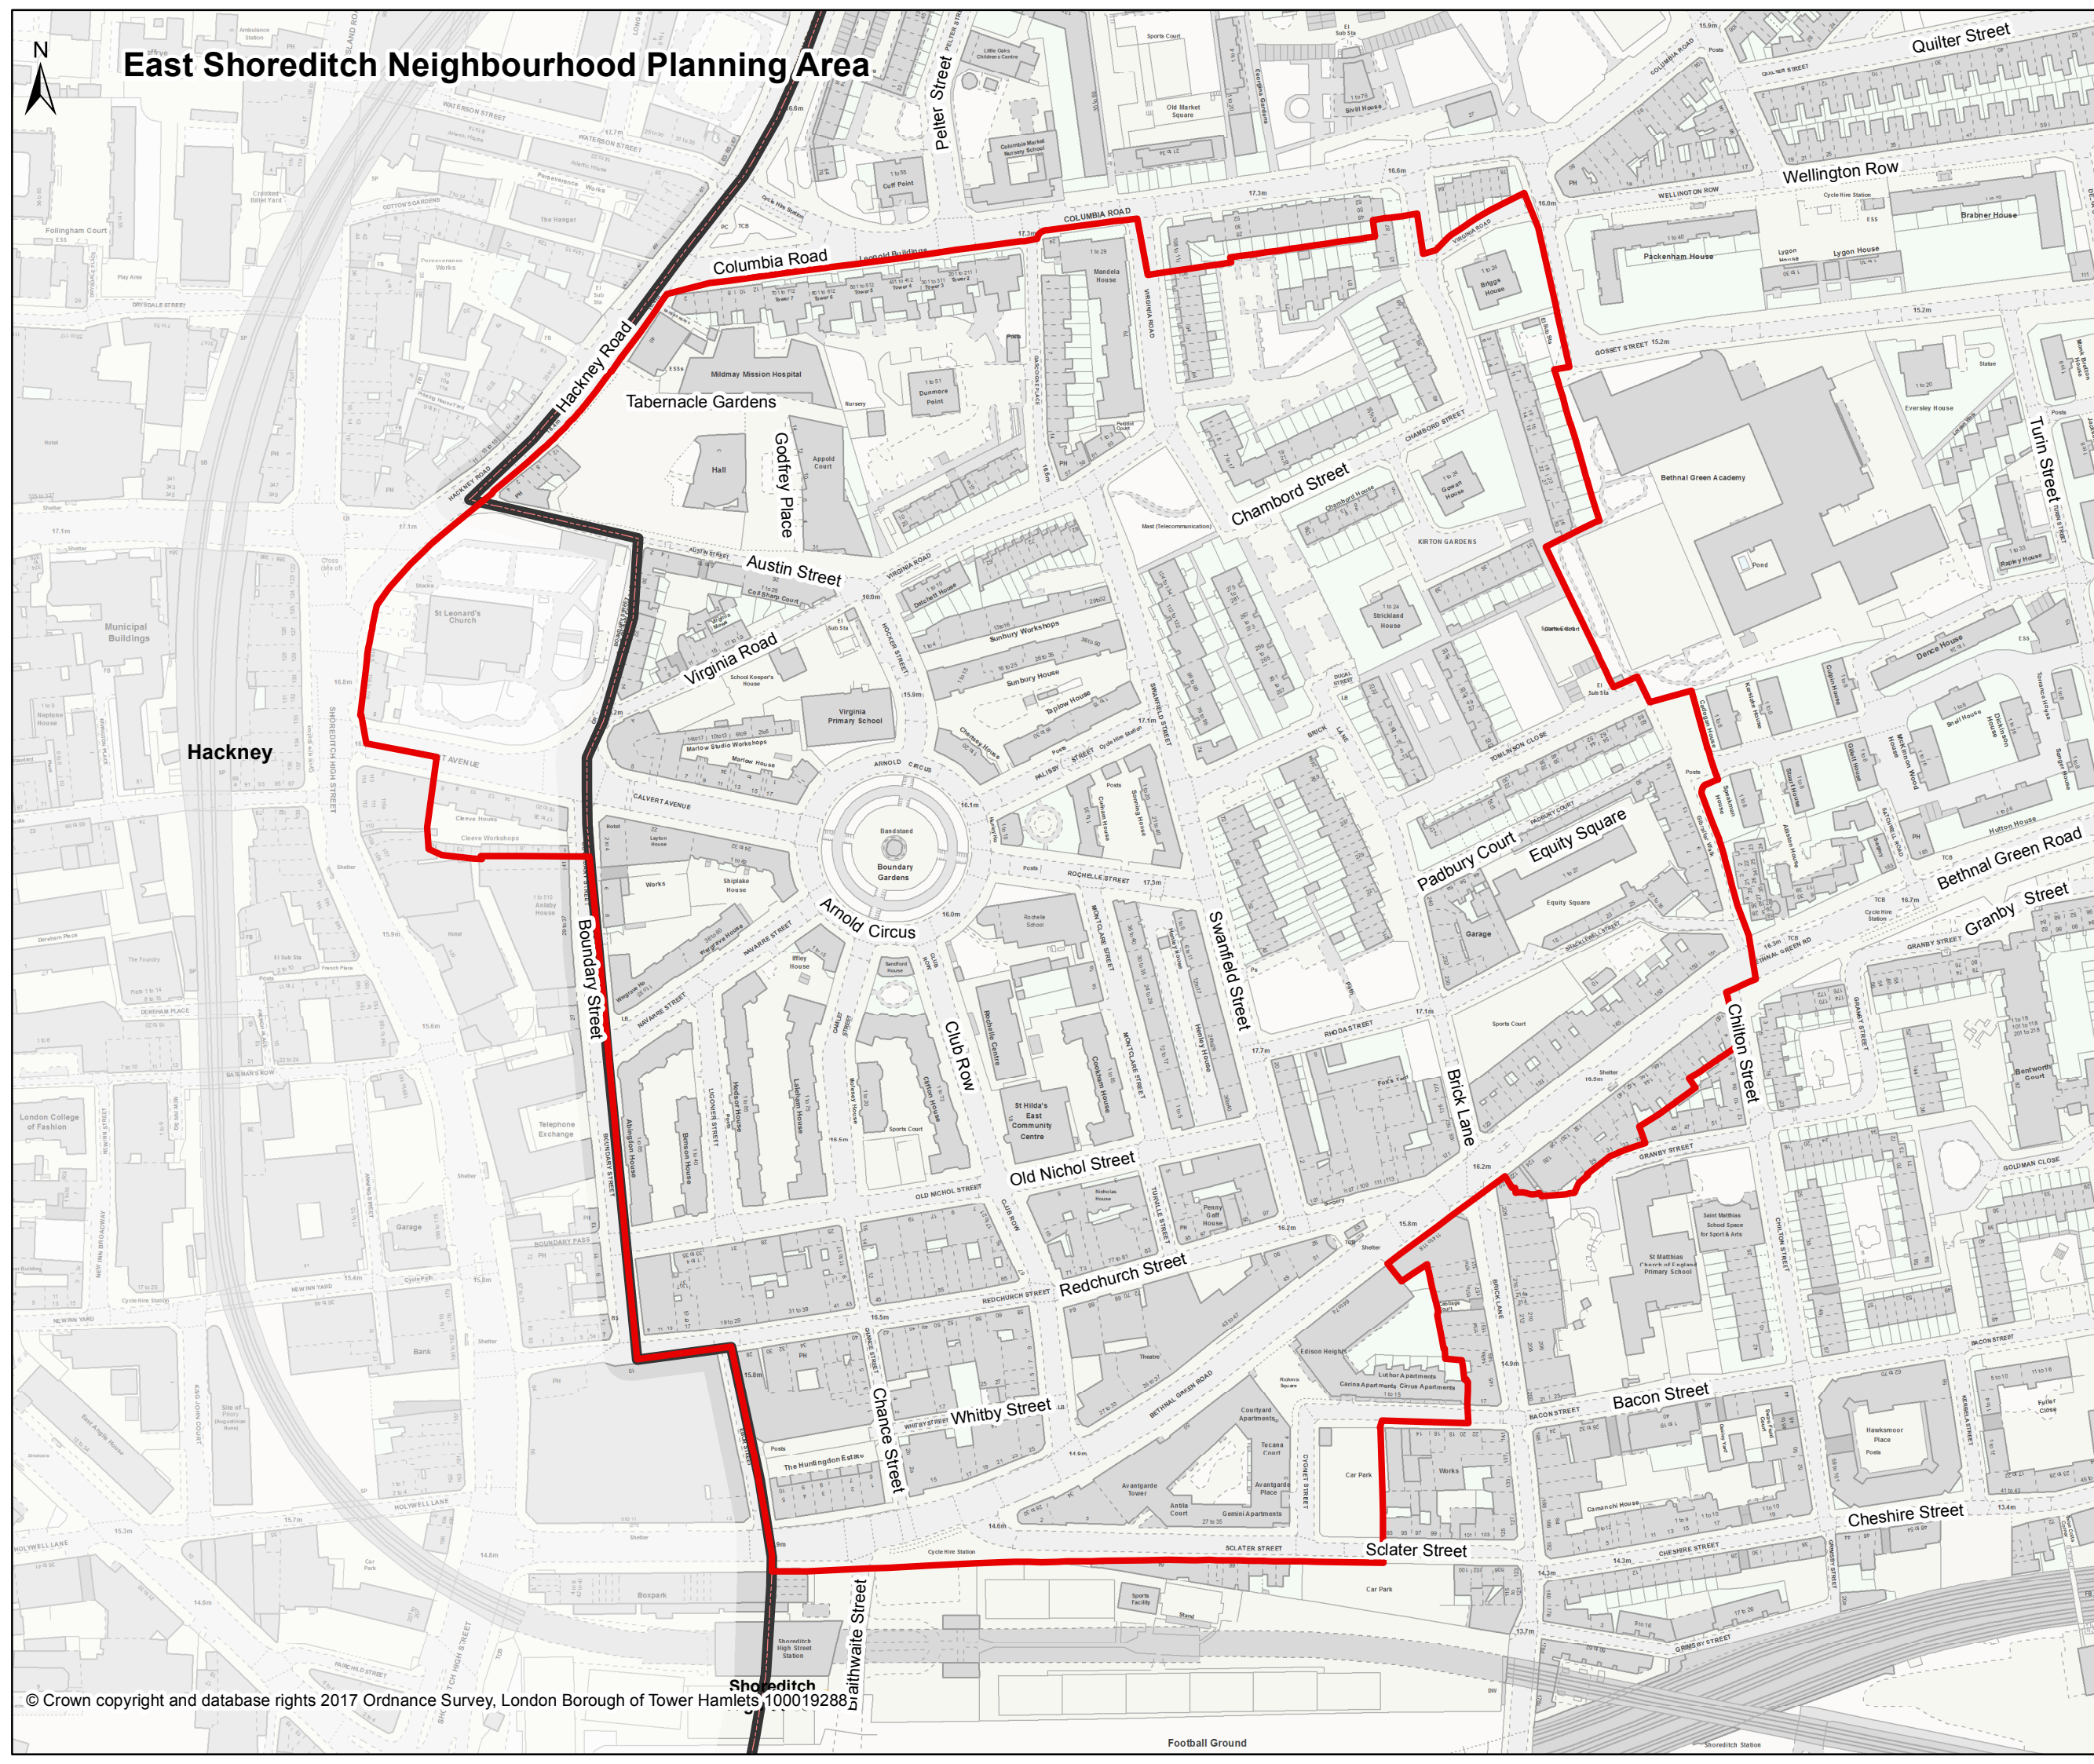

East Shoreditch Neighbourhood Planning Area

East Shoreditch Neighbourhood Planning Area London Borough of Tower Hamlets

LEGEND

-  Neighbourhood Planning Area
-  Borough Boundary

Scale @ A4: 2,300