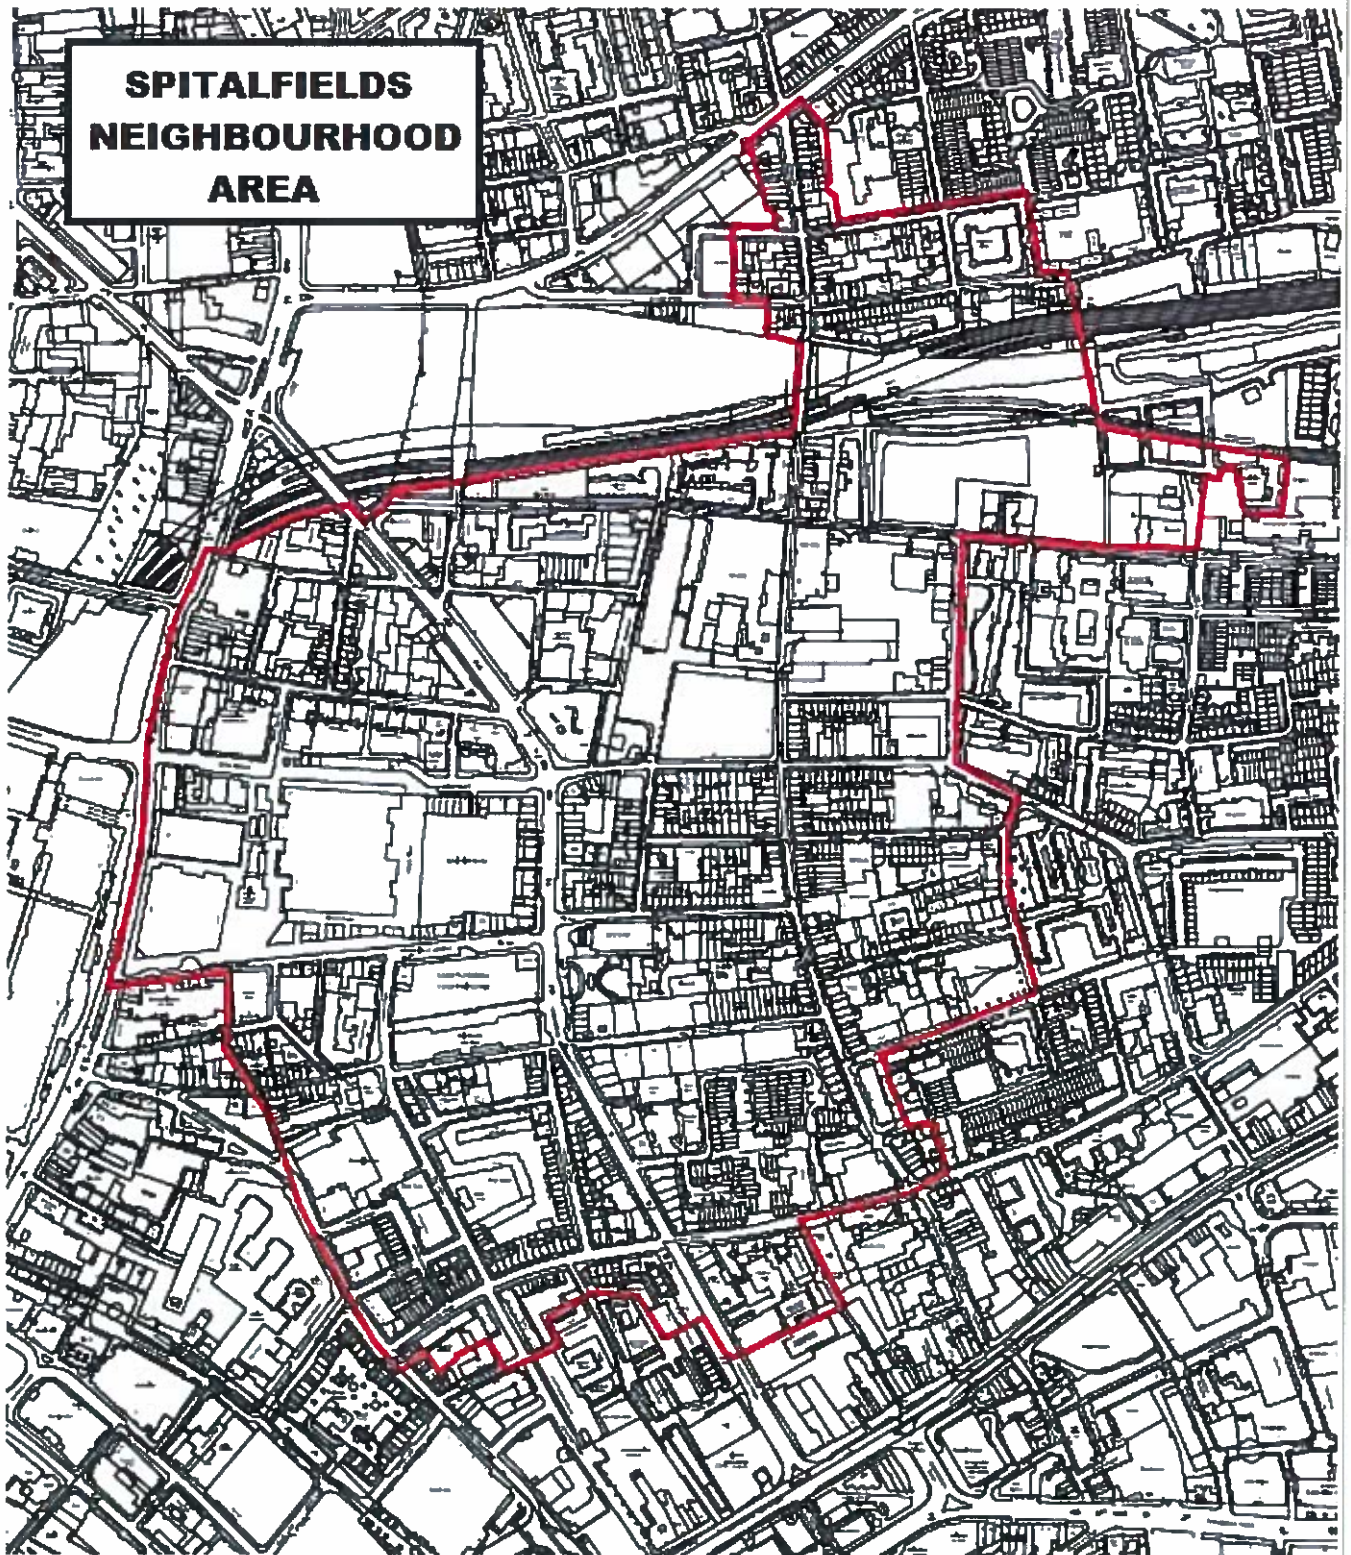

Figure 1

SPITALFIELDS NEIGHBOURHOOD AREA

This plan of the Neighbourhood Area was formally adopted at the Inaugural General Meeting of the SNPF on 18 August 2014.