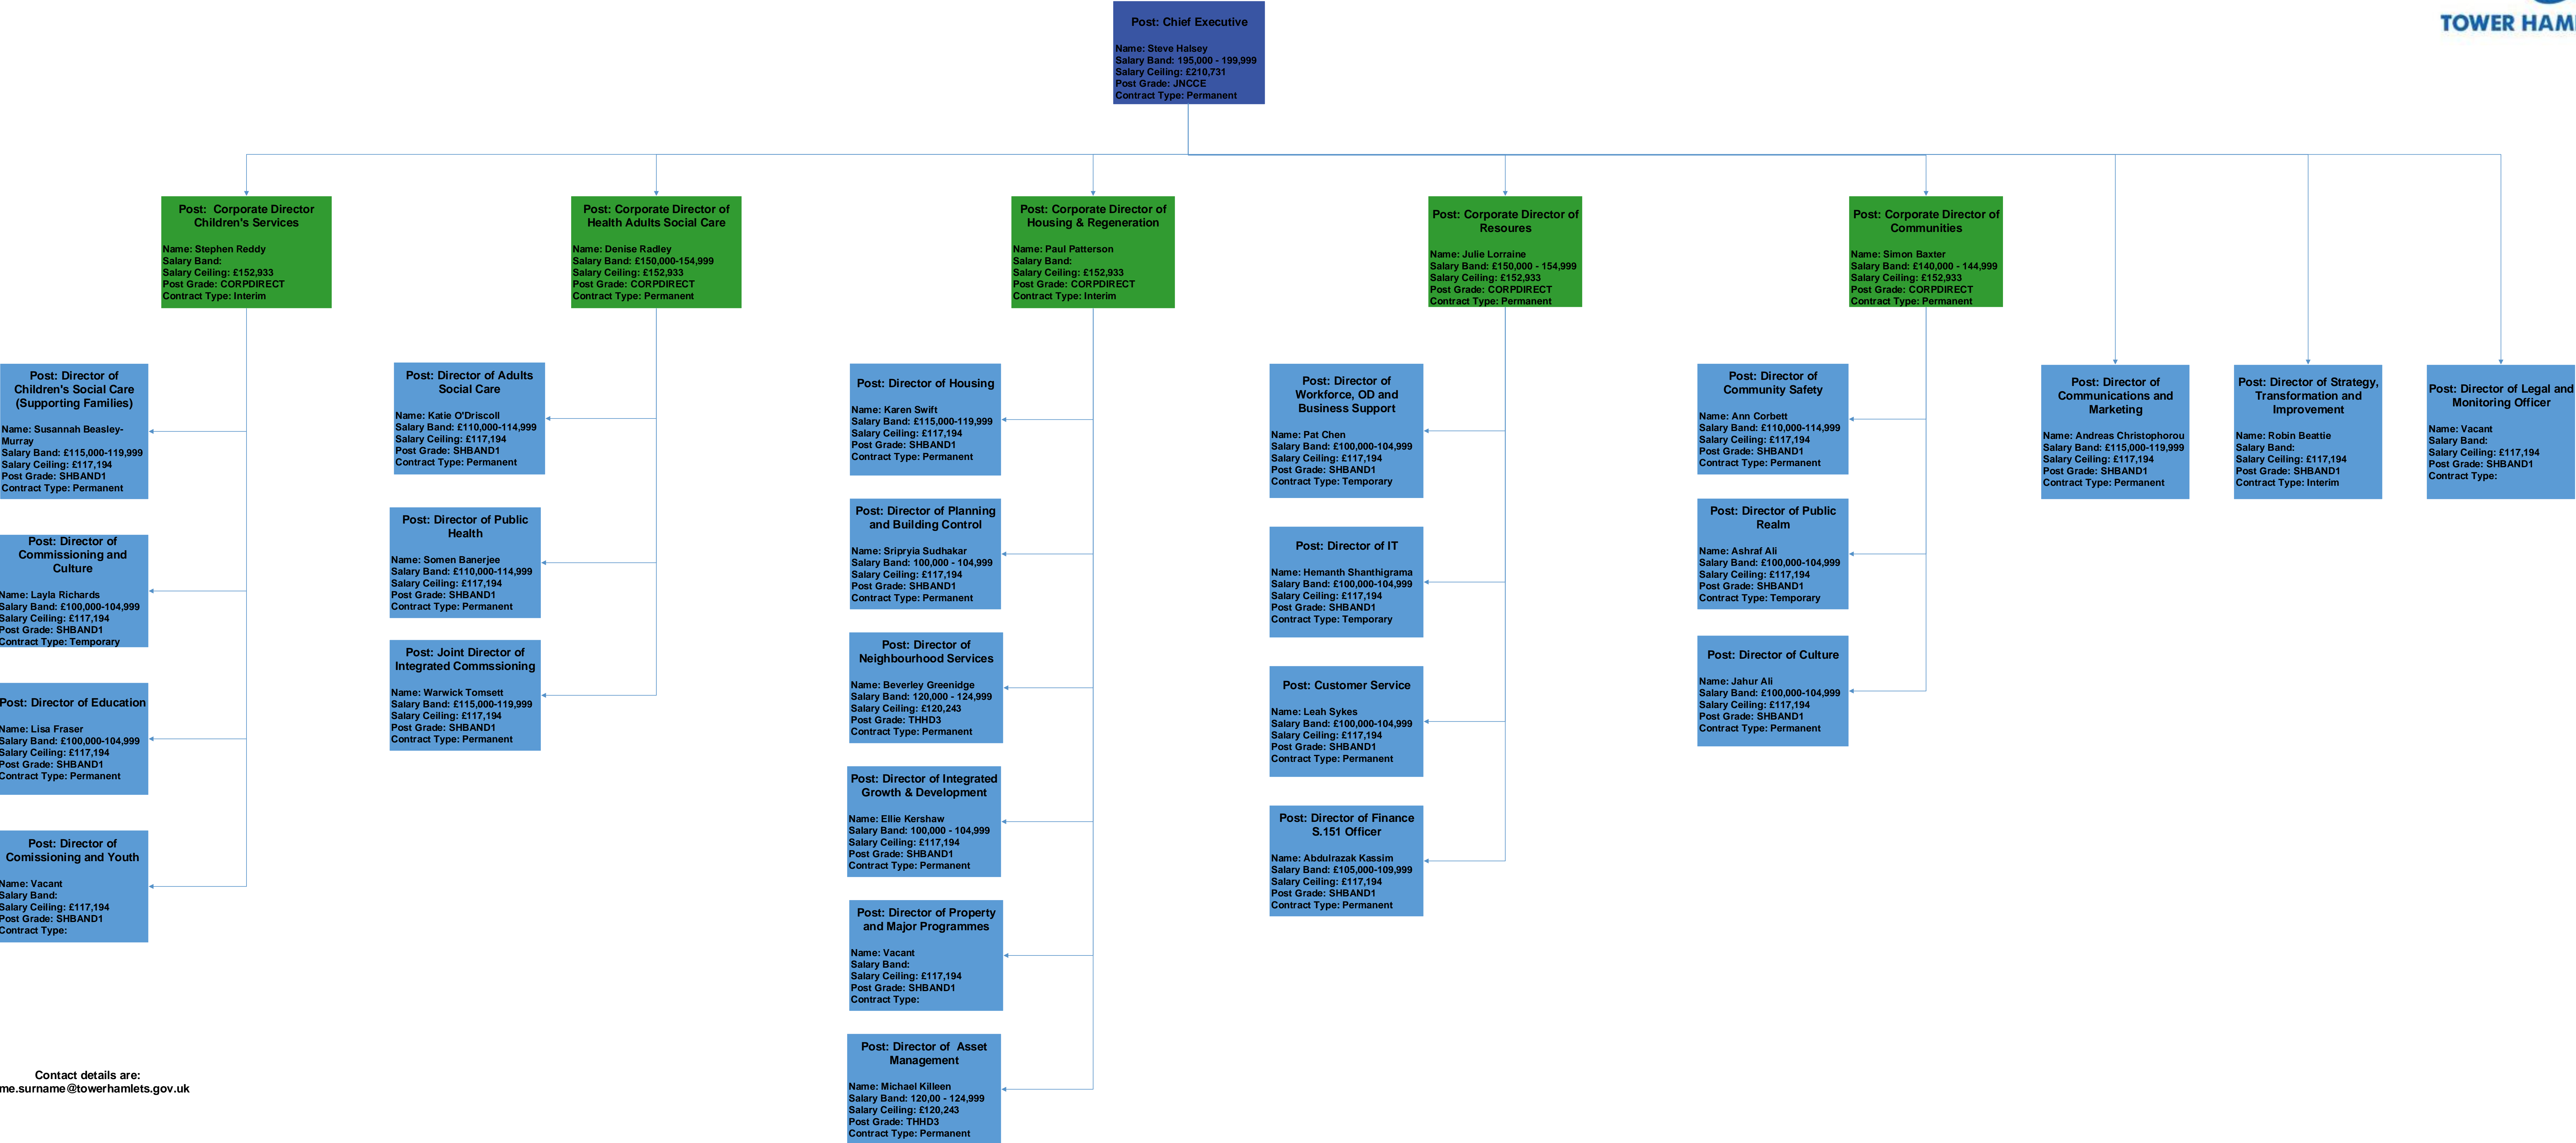

Council Structure - April 2024

Contact details are:
name.surname@towerhamlets.gov.uk