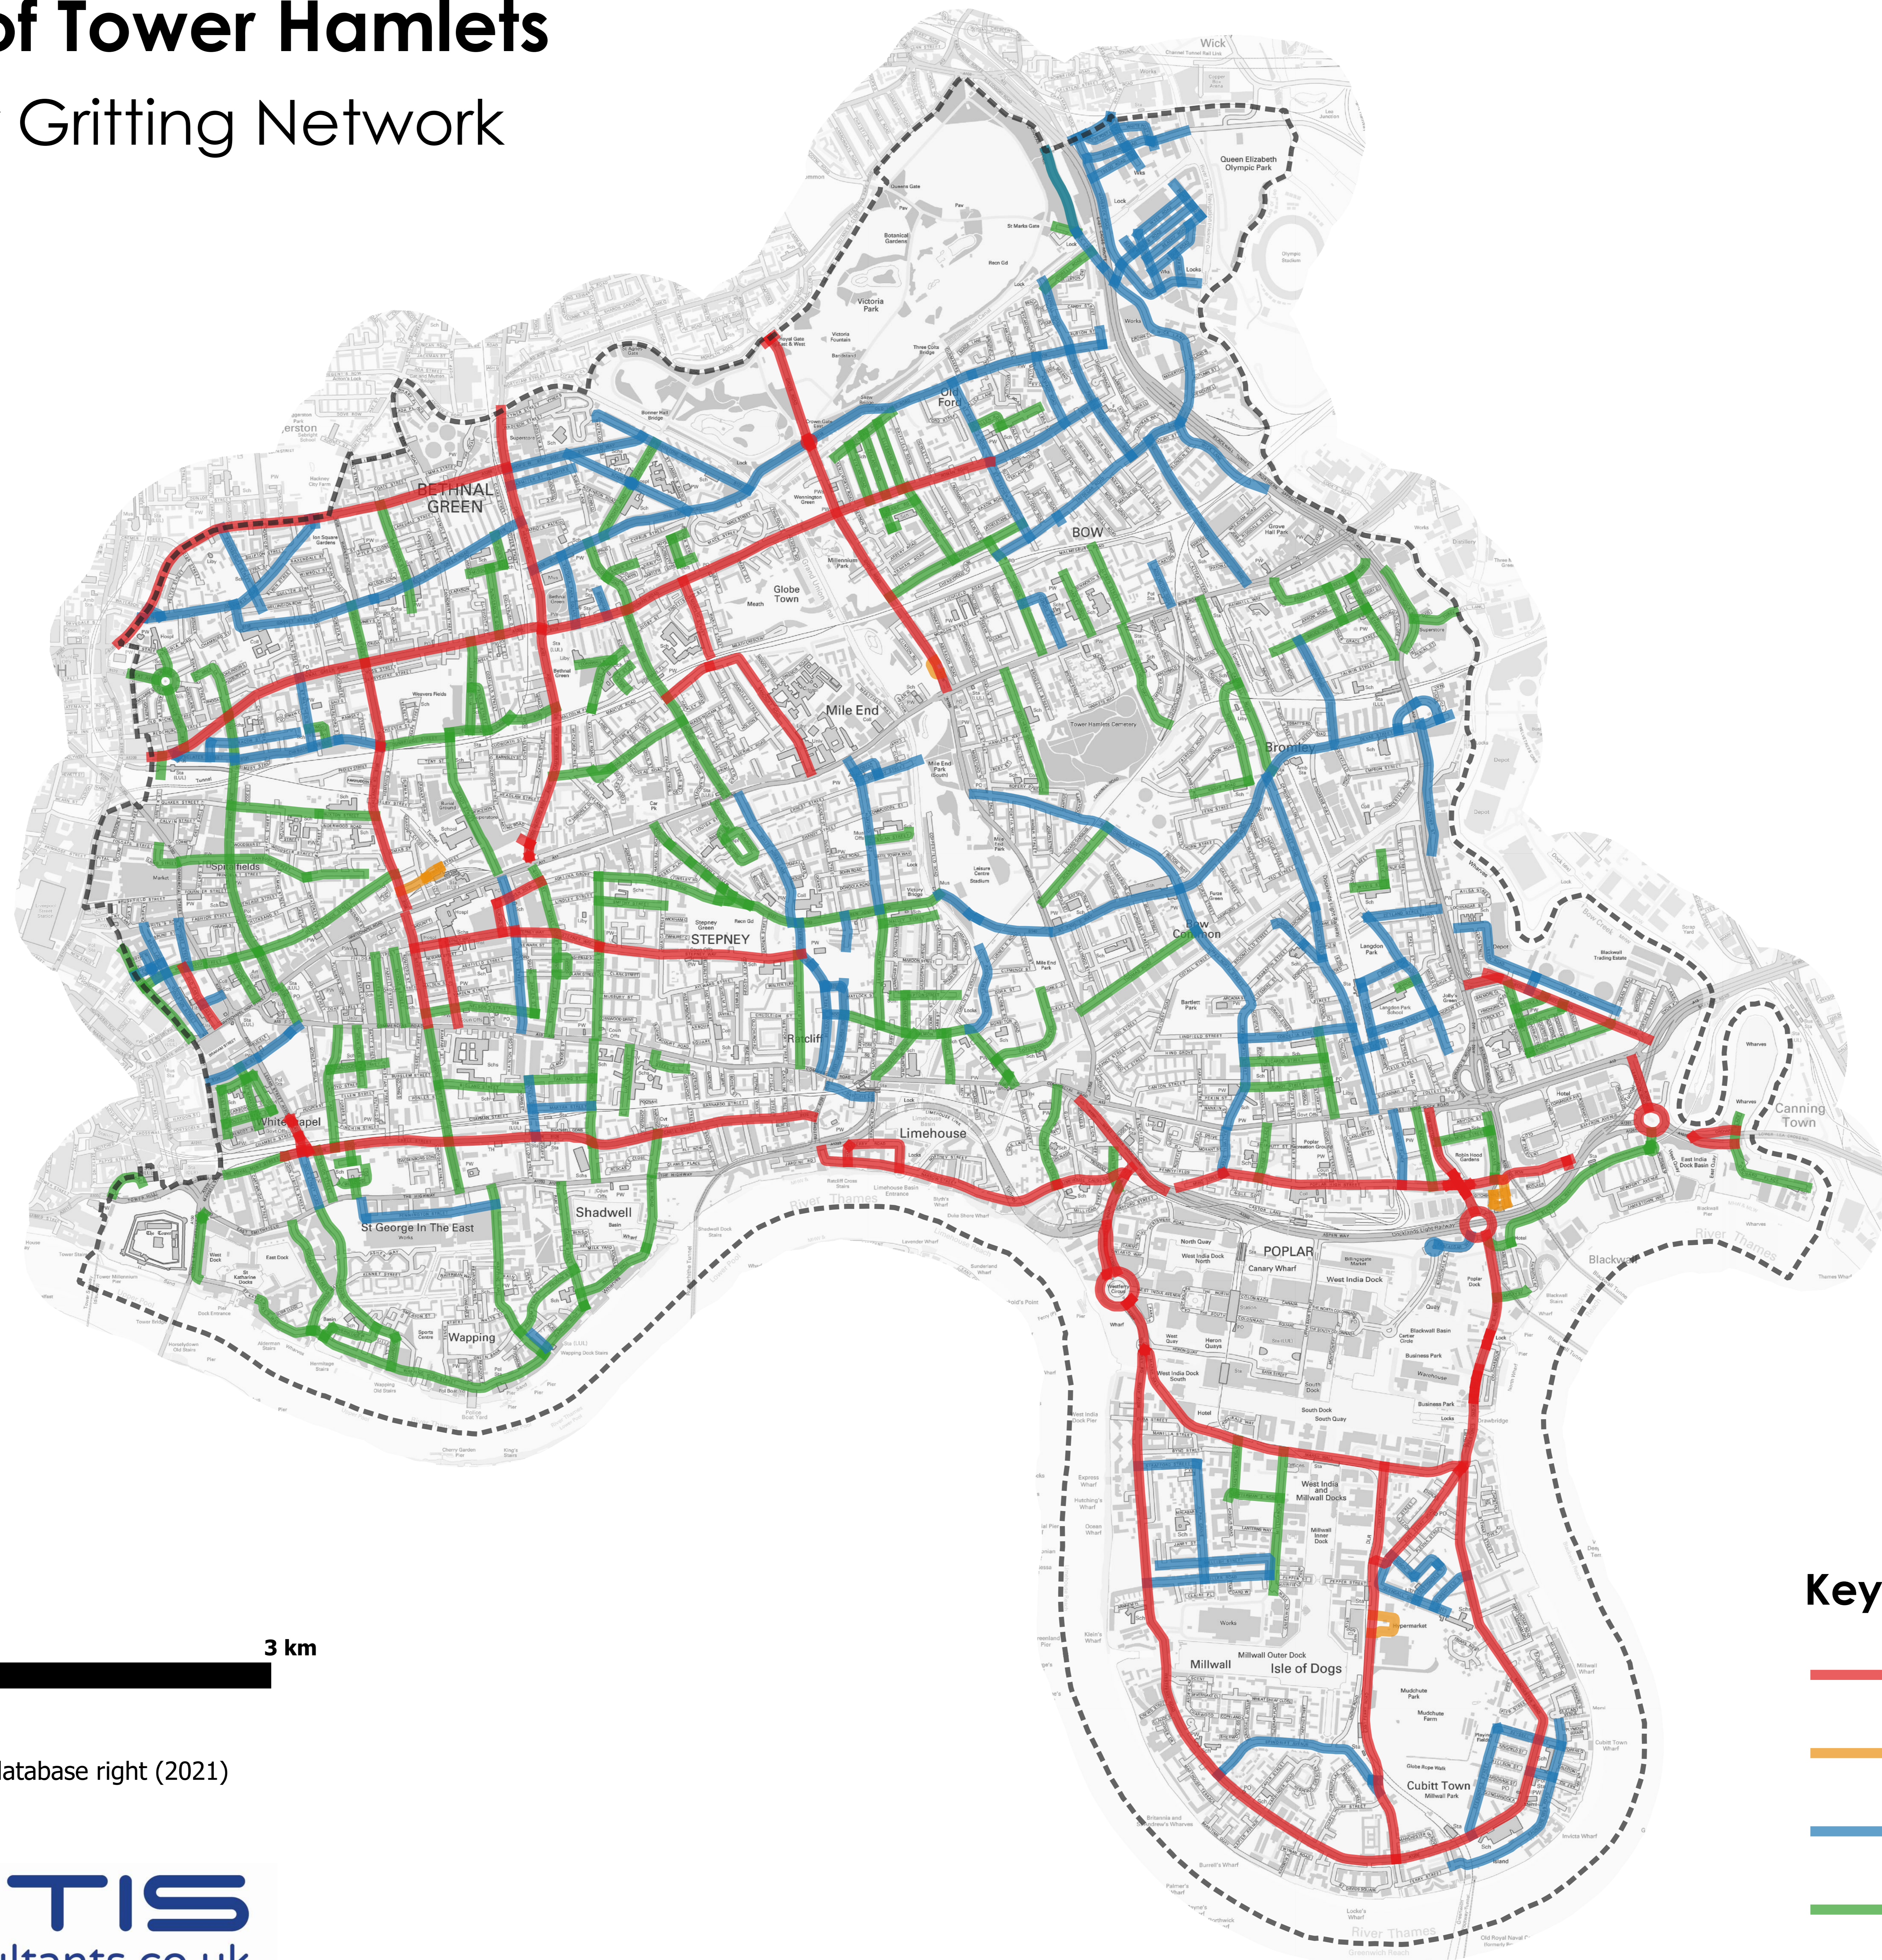

London Borough of Tower Hamlets

Carriageway Winter Gritting Network

Updated: October 2021

Key:

- A and B
- Additional
- C
- D

Contains OS and EA data © Crown copyright and database right (2021)

METIS
metisconsultants.co.uk