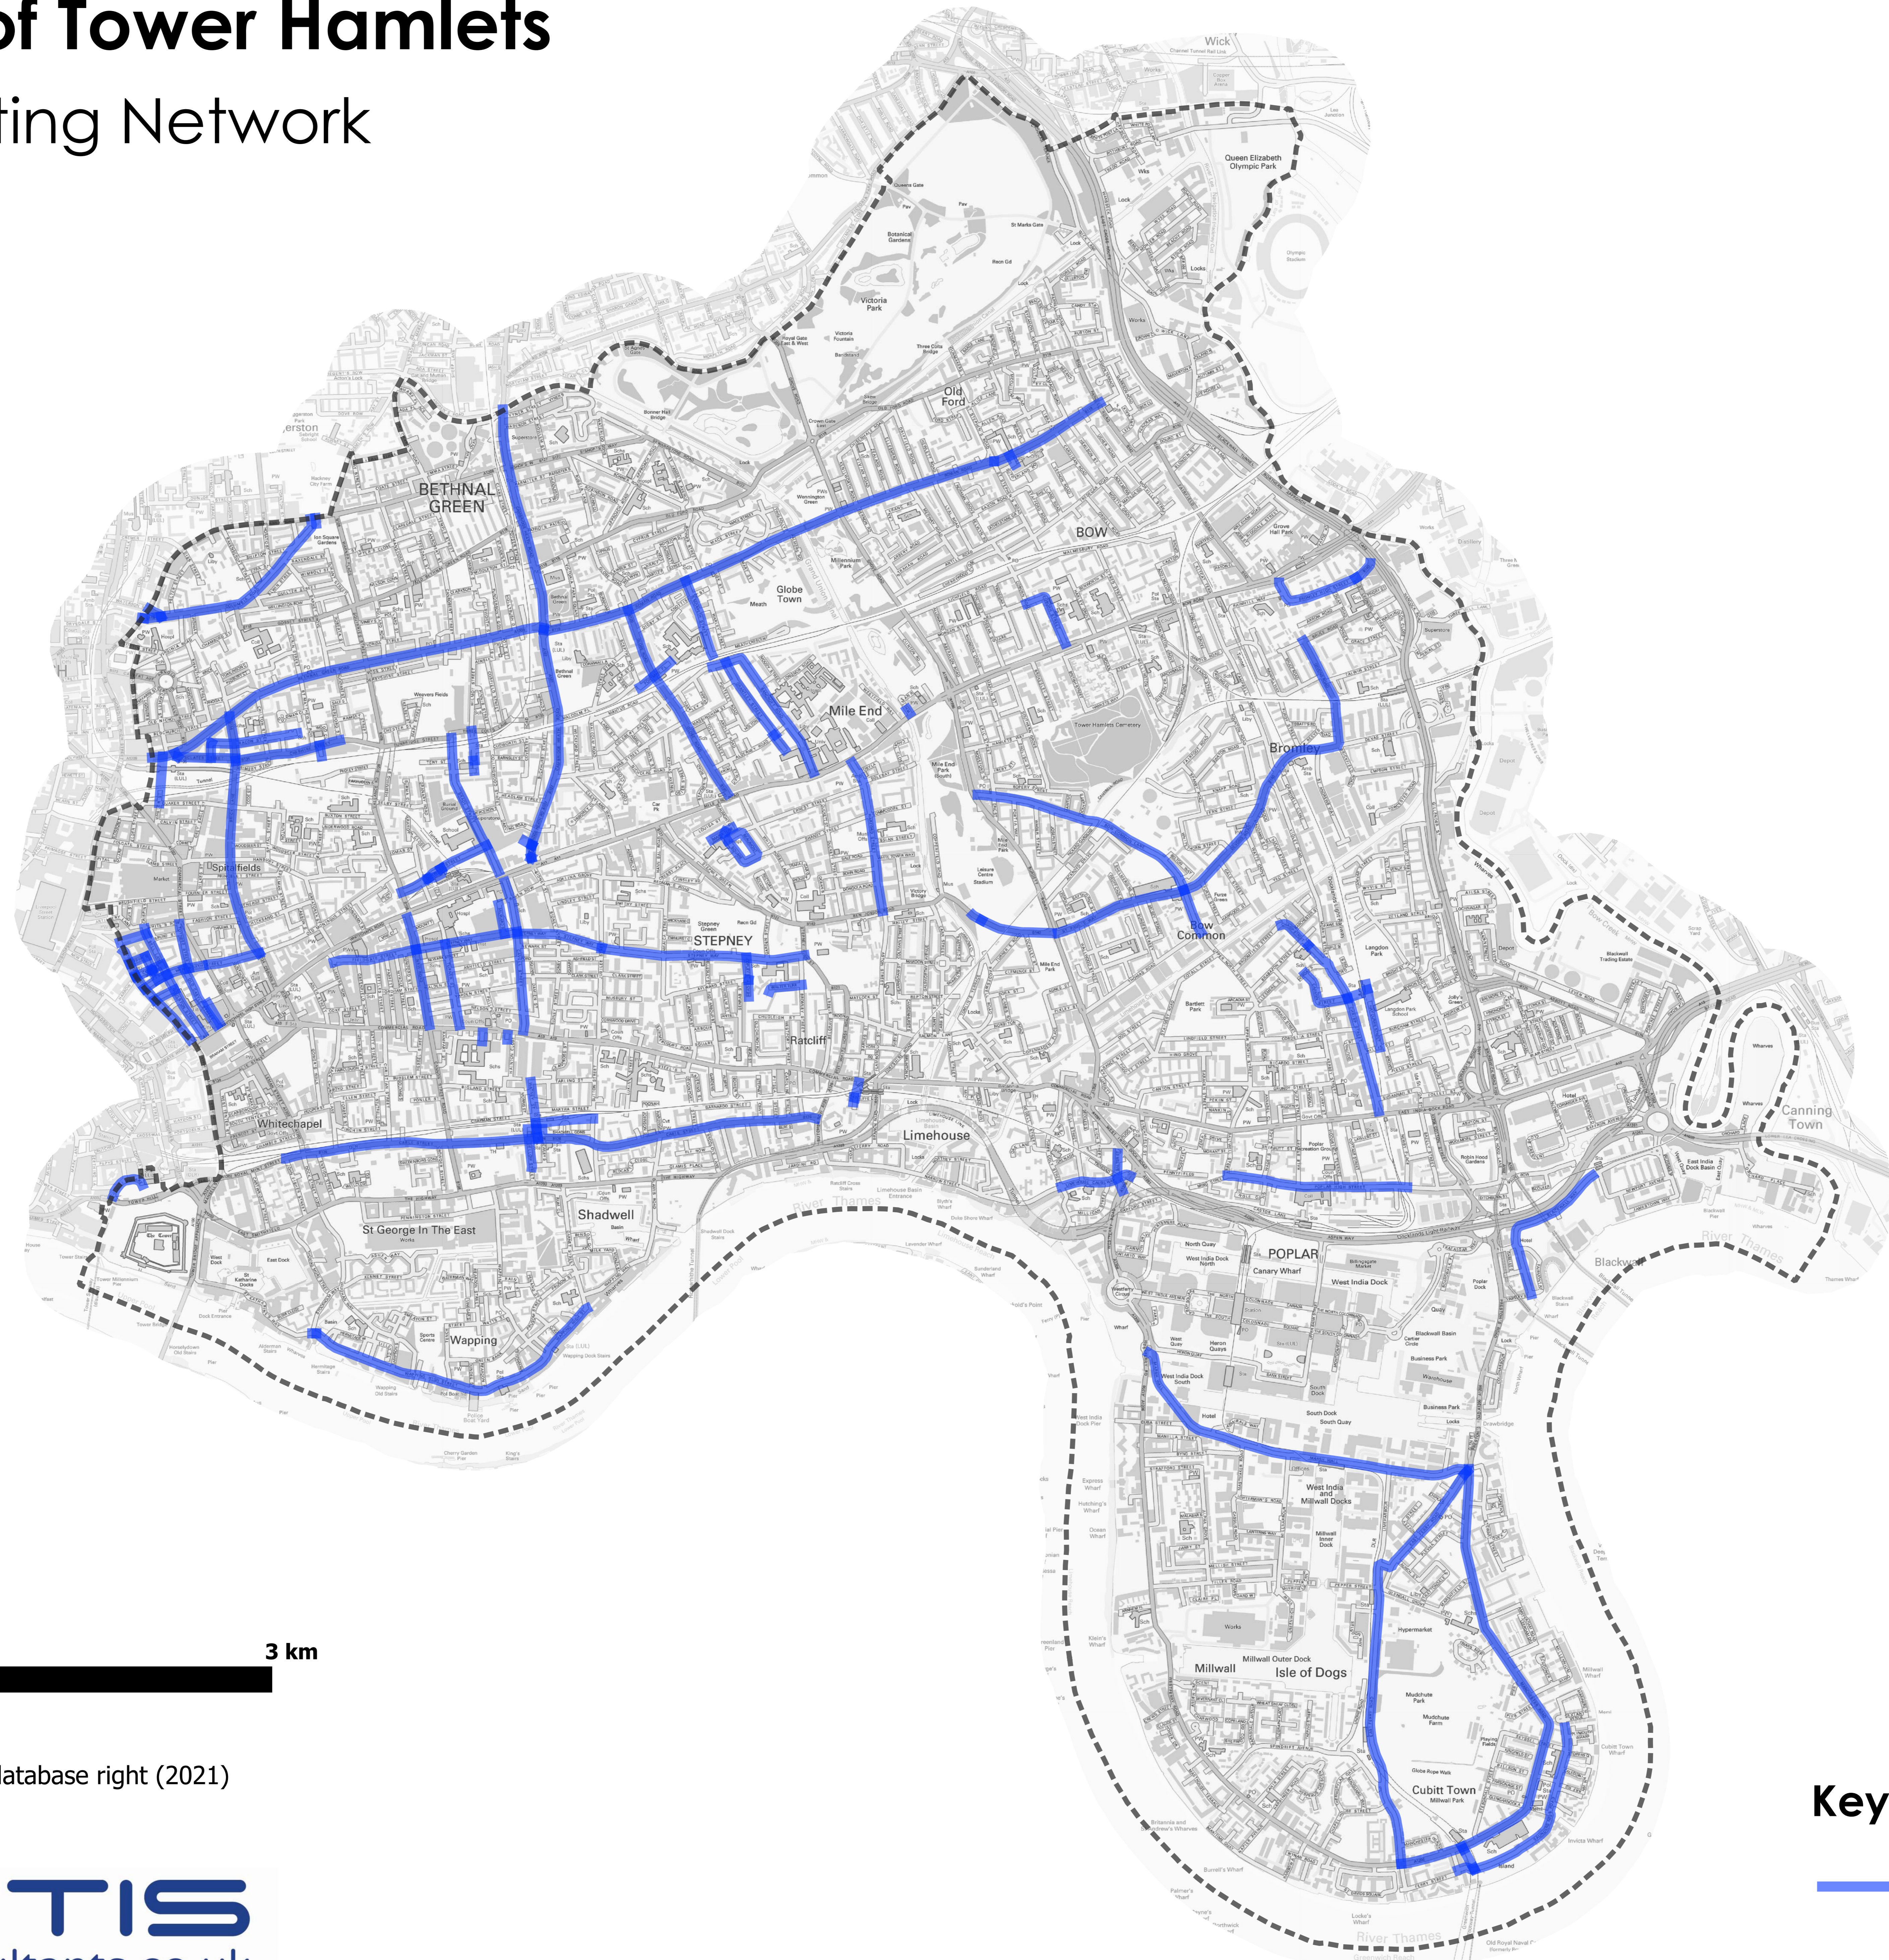

London Borough of Tower Hamlets

Footway Winter Gritting Network

Updated: October 2021

Contains OS and EA data © Crown copyright and database right (2021)

METIS
metisconsultants.co.uk

Key:

 Footways